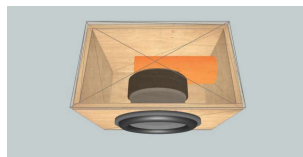

(<https://subbox.pro/en/b/lLgA2Dcqe/>)
Subwoofer Box Oris 123
(<https://subbox.pro/en/b/lLgA2Dcqe/>)