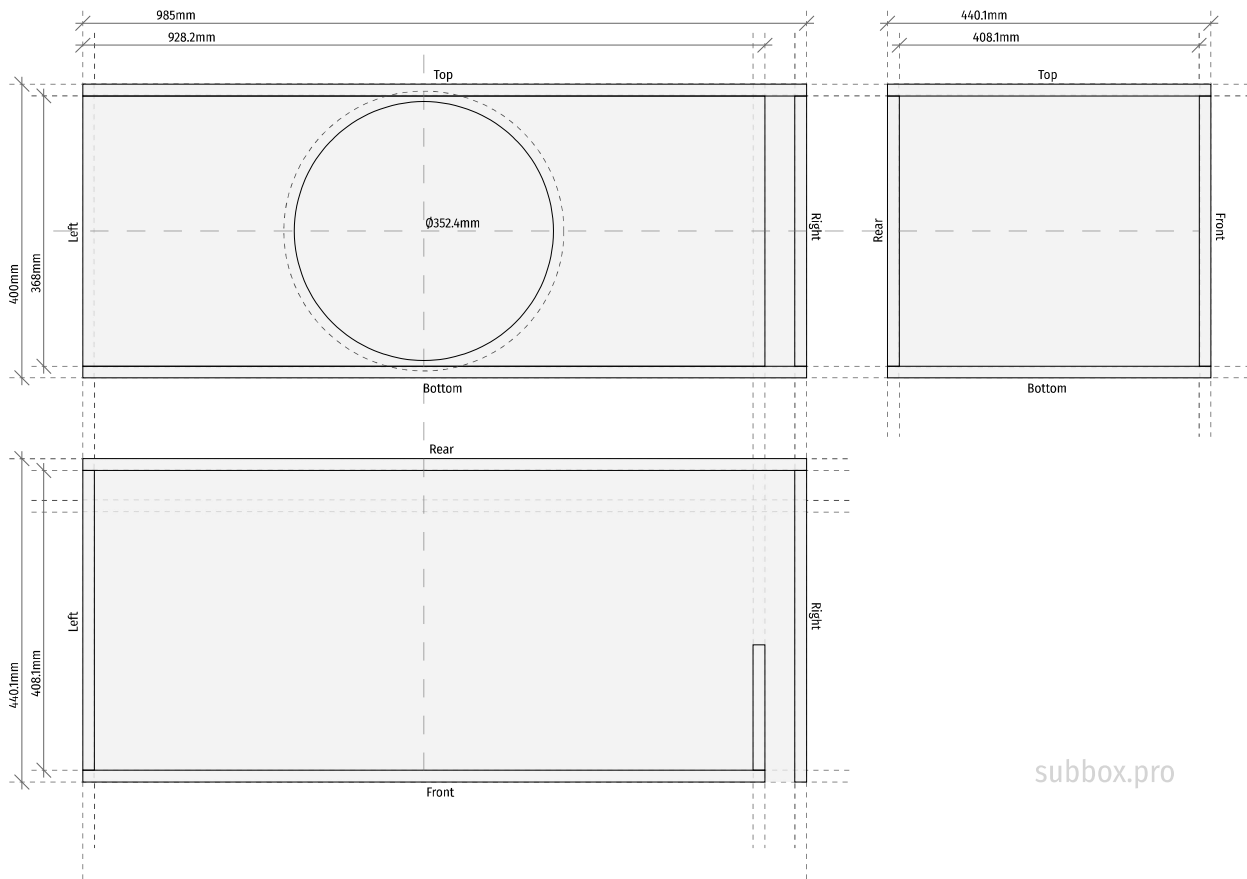

subbox.pro

Other 15 inch Subwoofer Enclosure Designs

(<https://subbox.pro/en/b/YVhRHVaOA/>)
Subwoofer Box Avatar Audio SST-2515D2
(<https://subbox.pro/en/b/YVhRHVaOA/>)

(<https://subbox.pro/en/b/l9lvY1bJP/>)
Subwoofer Box SA 305 D2
(<https://subbox.pro/en/b/l9lvY1bJP/>)

(<https://subbox.pro/en/b/elhZwOf7R/>)
Subwoofer Box Deaf Bonce Apocalypse DB-3515R
(<https://subbox.pro/en/b/elhZwOf7R/>)

(<https://subbox.pro/en/b/8FrncWLw/>)
Subwoofer Box Sundown Audio Xv3
(<https://subbox.pro/en/b/8FrncWLw/>)

(<https://subbox.pro/en/b/wSTNcrJyP/>)
Subwoofer Box DS18 bajo 1
(<https://subbox.pro/en/b/wSTNcrJyP/>)

(<https://subbox.pro/en/b/lLgA2Dcqe/>)
Subwoofer Box Oris 123
(<https://subbox.pro/en/b/lLgA2Dcqe/>)

(<https://subbox.pro/en/b/NpT7rAPau/>)
Subwoofer Box Machete sport 15
(<https://subbox.pro/en/b/NpT7rAPau/>)

(<https://subbox.pro/en/b/Qf2gMhmUf/>)
Subwoofer Box Kicker Project #5
(<https://subbox.pro/en/b/Qf2gMhmUf/>)

subwoofer box design software (<https://subbox.pro/>) subwoofer box (<https://subbox.pro/>) subwoofer calculator (<https://subbox.pro/en/volume-calculator/>) cubic feet sub box calculator (<https://subbox.pro/>)

subwoofer port calculator (<https://subbox.pro/en/design/>) subwoofer enclosure (<https://subbox.pro/en/b/>) subwoofer box calculator (<https://subbox.pro/en/subwoofer-box-calculator/>)

best subwoofer box design for deep bass (<https://subbox.pro/en/b/>) sub box volume calculator (<https://subbox.pro/>) building a subwoofer box (<https://subbox.pro/>) sub box (<https://subbox.pro/>)

3d box builder (<https://subbox.pro/en/design/>)

Our contacts

SubBox (<https://subbox.pro/>)
support@subbox.pro

Subwoofer enclosures

6.5 inch subwoofer boxes
(<https://subbox.pro/en/b/6-inch/>)
8 inch subwoofer boxes
(<https://subbox.pro/en/b/8-inch/>)
10 inch subwoofer boxes
(<https://subbox.pro/en/b/10-inch/>)

Help and tools

Thiele-small parameters
(<https://subbox.pro/en/thiele-small-parameters/>)
How to build a subwoofer box
(<https://subbox.pro/en/online-calculator-help/>)

Donate and support us

Donations help us to improve and maintain SubBox. Thanks for your contribution!

donations@subbox.pro