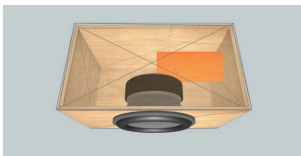

Other 15 inch Subwoofer Enclosure Designs

(<https://subbox.pro/en/b/YVhRHVaOA/>)
Subwoofer Box Avatar Audio SST-2515D2
(<https://subbox.pro/en/b/YVhRHVaOA/>)